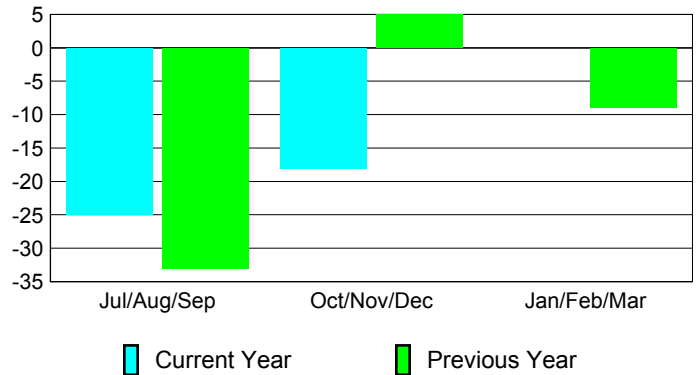

Membership Results
2012-2013

Membership
2011-2012

Month	Net Memb Goal	Actual New Memb	Actual Dropped Memb	Gain/Loss of Memb	Gain/Loss of Memb
Jul/Aug/Sep	-15	10	-35	-25	-33
Oct/Nov/Dec	20	18	-36	-18	5
Jan/Feb/Mar	15	0	0	0	-9
Totals	20	28	-71	-43	-37

Membership Results 2012-2013

Goal, New, Dropped, Gain/Loss

Comparison of Membership Gain/Loss

Current Year Compared to the Previous Year

Gender Comparison 2012-2013

Jul/Aug/Sep

Oct/Nov/Dec

Jan/Feb/Mar