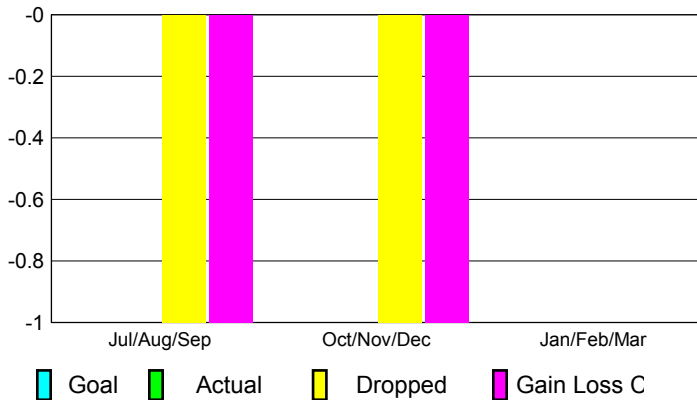

2012-2013 GMT Reports for District (or Undistricted) **District 20 E1**

GMT: **EDWARD J LECIUS**

Location: **NEW YORK**

GMT CA: **1**

CLUBS

Club Results
2012-2013

Clubs
2011-2012

Month	New Club Goal	Actual New Clubs	Actual Dropped Clubs	Gain/Loss of Clubs	Gain/Loss of Clubs
Jul/Aug/Sep	0	0	-1	-1	0
Oct/Nov/Dec	0	0	-1	-1	0
Jan/Feb/Mar	0	0	0	0	0
Totals	0	0	-2	-2	0

Club Results 2012-2013

Goal, New, Dropped, Gain/Loss

Comparison of Club Gain/Loss

Current Year Compared to the Previous Year

YTD Status Quo Clubs 2012-2013

Status Quo Clubs Compared to Status Quo Members

MEMBERSHIP