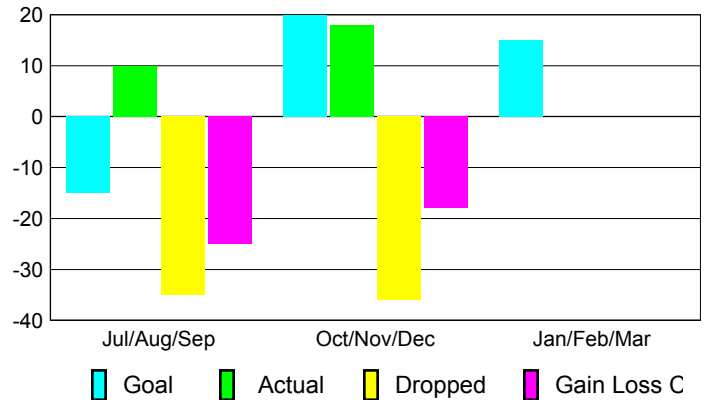

Membership Results 2012-2013

Goal, New, Dropped, Gain/Loss

Comparison of Membership Gain/Loss

Current Year Compared to the Previous Year